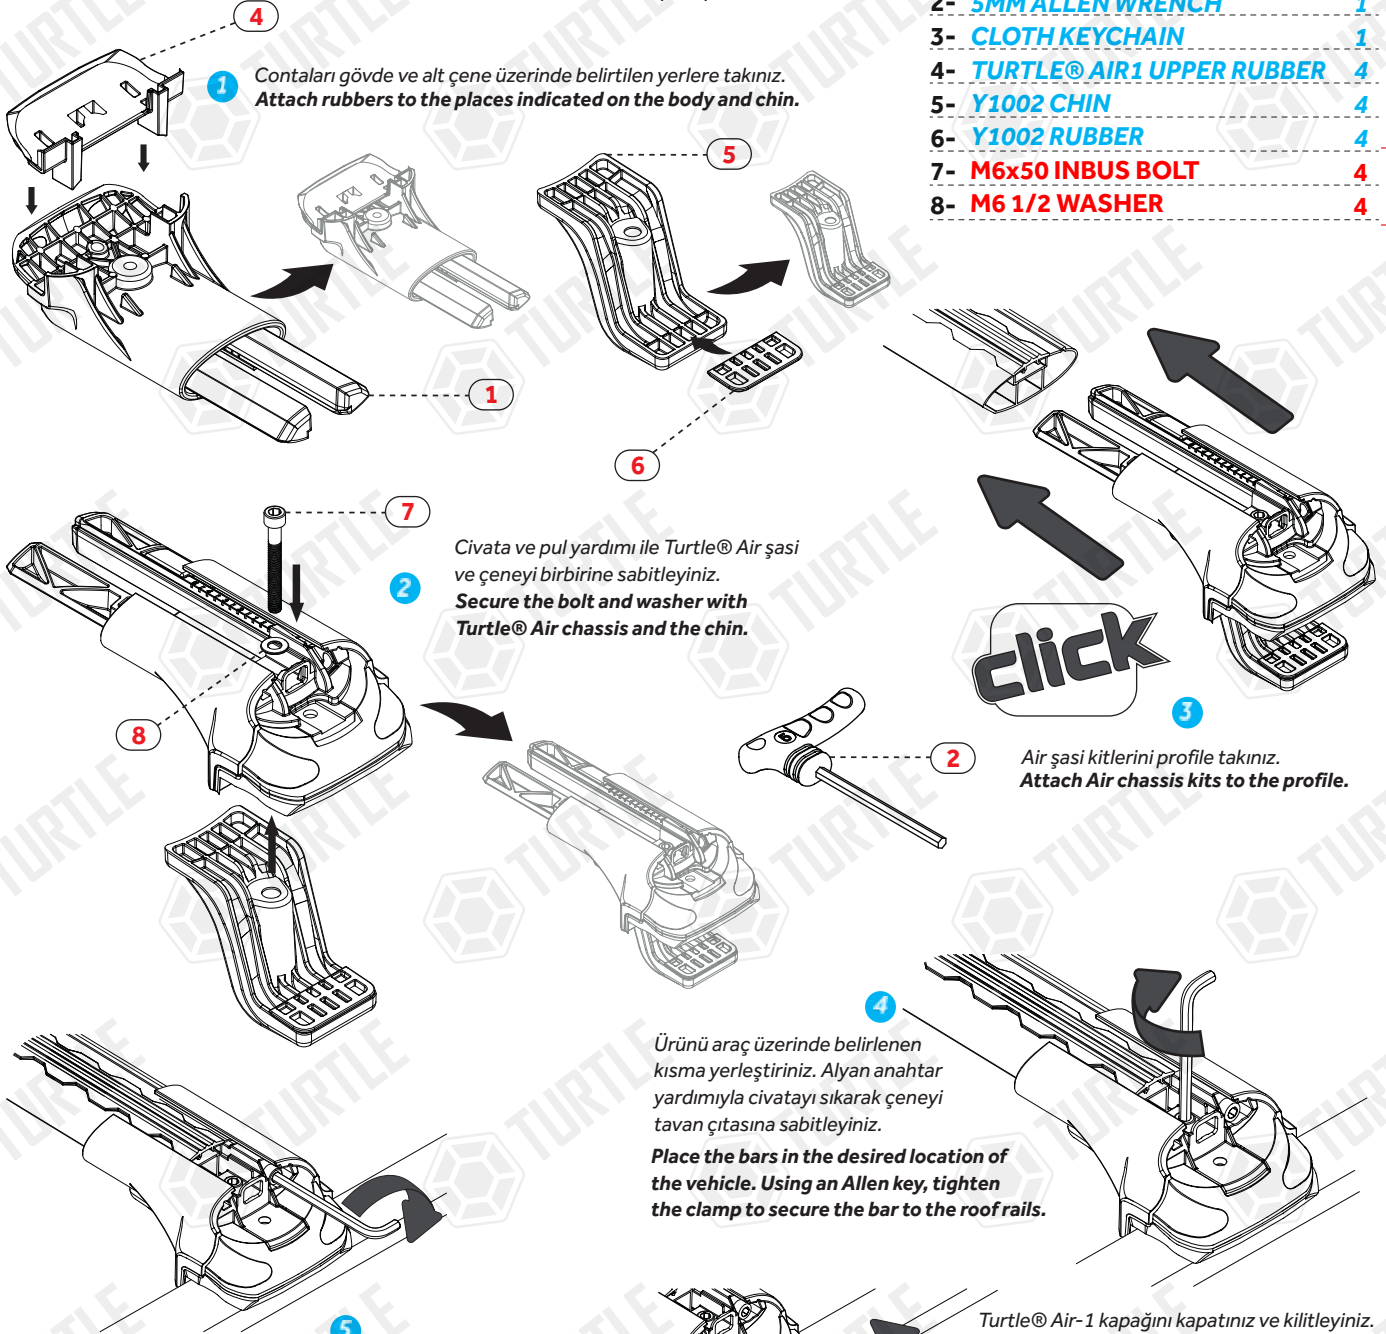

Product Code: MC01002

COMPATIBLE VEHICLES

NSS NVR (D23) PICKUP 15+
DAC DSTR (SUV) 18+

PACKAGE INCLUDED

1- TURTLE® AIR1 CHASSIS	4
2- 5MM ALLEN WRENCH	1
3- CLOTH KEYCHAIN	1
4- TURTLE® AIR1 UPPER RUBBER	4
5- Y1002 CHIN	4
6- Y1002 RUBBER	4
7- M6x50 INBUS BOLT	4
8- M6 1/2 WASHER	4

ZIPLOCK BAG

Profilleri ortaldıktan sonra yatay sabitleme civatalarını sıkınız.
After centering the profiles, tighten the horizontal fixing bolts.

SCAN ME
FOR
INSTALLATION
VIDEO

Max. Load
75 kg

* Kullanım amacı; Aracın bagajı yeterli olmadığı durumlarda araç tavanında yük ve eşya taşımak.
* Purpose of usage; Carrying cargo and goods on the vehicle's roof when the vehicle's trunk is not sufficient.