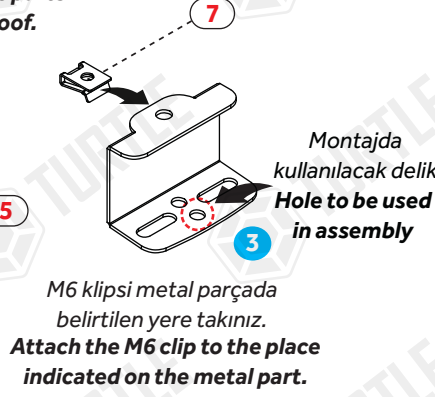

FIRST TIME INSTALLATION

- * REMOVE PARTS FROM INSIDE THE PACKAGE AND CHECK THEM ALL
- * CONTACT YOUR DEALER IF ANY PART IS MISSING OR DAMAGED
- * USE THE EQUIPMENT SPECIFIED FOR INSTALLATION

ASSEMBLY INSTRUCTIONS (ROOF RACK)

Product Code: MC03001

COMPATIBLE VEHICLES

BASIC KIT

PACKAGE INCLUDED

1-	TURTLE AIR 3 CHASSIS	4
2-	5 MM ALLEN KEY	1
3-	CLOTH KEYCHAIN	1
4-	C1	4
5-	3001 SPONGE BAND	4
6-	6 MM ALLEN WRENCH	1
7-	M6 SPEEDNUT (KLIPS)	4
8-	M6x30 INBUS BOLT (CIVATA)	4
9-	D6 1/2 WASHER (PUL)	4
10-	M6x20 INBUS BOLT (CIVATA)	4
11-	M8x25 INBUS BOLT (CIVATA)	4
12-	D6 WASHER (PUL)	4
13-	D8 WASHER (PUL)	4

- * Kullanım amacı: Aracın bagajı yeterli olmadığı durumlarda araç tavanında yük ve eşya taşımak.
- * Purpose of usage: Carrying cargo and goods on the vehicle's roof when the vehicle's trunk is not sufficient.