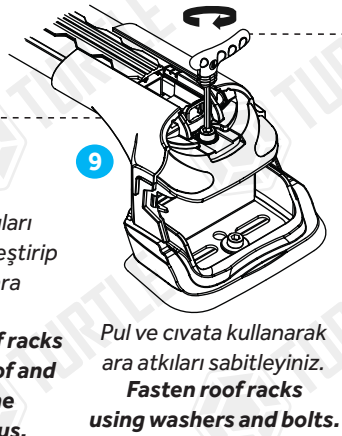

Product Code: MC03001

COMPATIBLE VEHICLES

BASIC KIT

PACKAGE INCLUDED

1-	TURTLE AIR 3 CHASSIS	4
2-	5 MM ALLEN KEY	1
3-	CLOTH KEYCHAIN	1
4-	C1	4
5-	3001 SPONGE BAND	4
6-	6 MM ALLEN WRENCH	1
7-	M6 SPEEDNUT (KLIPS)	4
8-	M6x30 INBUS BOLT (CIVATA)	4
9-	D6 1/2 WASHER (PUL)	4
10-	M6x20 INBUS BOLT (CIVATA)	4
11-	M8x25 INBUS BOLT (CIVATA)	4
12-	D6 WASHER (PUL)	4
13-	D8 WASHER (PUL)	4