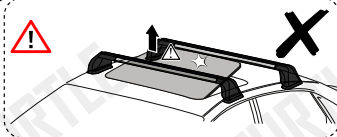

FIRST TIME INSTALLATION

- * REMOVE PARTS FROM INSIDE THE PACKAGE AND CHECK THEM ALL
- * CONTACT YOUR DEALER IF ANY PART IS MISSING OR DAMAGED
- * USE THE EQUIPMENT SPECIFIED FOR INSTALLATION

ASSEMBLY INSTRUCTIONS (ROOF RACK)

- * Kullanım amacı: Aracın bagajı yeterli olmadığı durumlarda araç tavanında yük ve eşya taşımak.
- * Purpose of usage: Carrying cargo and goods on the vehicle's roof when the vehicle's trunk is not sufficient.