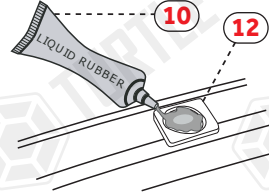

FIRST TIME INSTALLATION

- * REMOVE PARTS FROM INSIDE THE PACKAGE AND CHECK THEM ALL
- * CONTACT YOUR DEALER IF ANY PART IS MISSING OR DAMAGED
- * USE THE EQUIPMENT SPECIFIED FOR INSTALLATION

ASSEMBLY INSTRUCTIONS (ROOF RAIL)

Product Code: MR01003 (Crown)

Civata yuvasının etrafına süngeri
şekildeki gibi yapıştırınız.
Süngerin ortasındaki boşluğa
sıvı contayı bolca sıkınız.
Uygulamayı 3dk içerisinde
kurumadan tamamlayınız.

Stick the sponge tape around the bolt slot as shown in the figure.
Squeeze the liquid rubber in the middle
of the sponge as a thick layer.
Apply in 3min before silicone dry.

CTRN NEM VAN 08-
FI QBO VAN 08-17
PEU BPPR VAN 08-
FI FIOR VAN 08-

NO	PART DESCRIPTION	QTY
1-	PLASTIC STOPPLE	6
2-	M6x35 INBUS BOLT (5Nm)	2
3-	M6x60 INBUS BOLT (5Nm)	2
4-	M6x55 INBUS BOLT (5Nm)	2
5-	M6 WASHER	6
6-	M6x10 INBUS BOLT (5Nm)	2
7-	PLASTIC PAD FR/FL	2
8-	PLASTIC PAD FRONT	2
9-	PLASTIC PAD MID/REAR	4
10-	LIQUID RUBBER	1
11-	5mm ALLEN WRENCH	1
12-	SPONGE TAPE	6