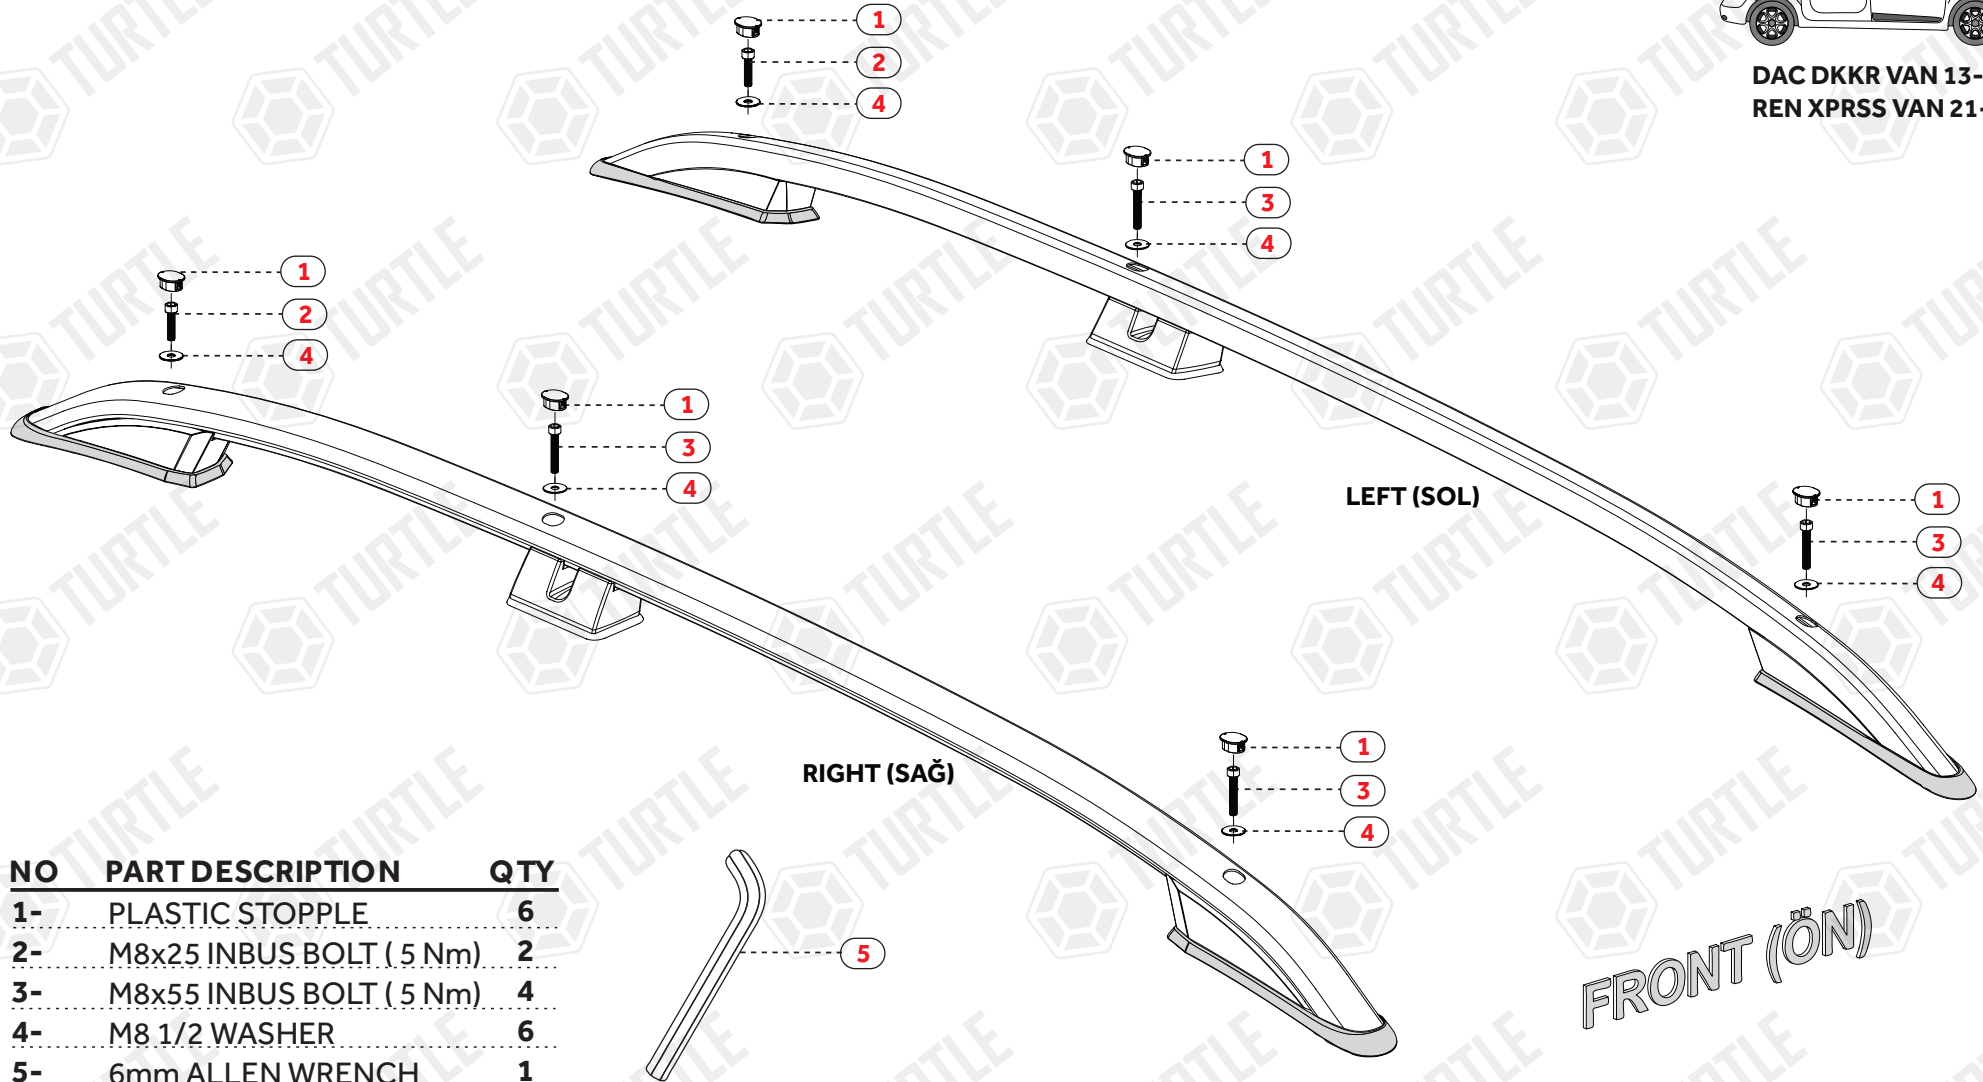

## ASSEMBLY INSTRUCTIONS (ROOF RAIL)

Product Code: MR01004 (Crown)

NO	PART DESCRIPTION	QTY
1-	PLASTIC STOPPLE	6
2-	M8x25 INBUS BOLT ( 5 Nm)	2
3-	M8x55 INBUS BOLT ( 5 Nm)	4
4-	M8 1/2 WASHER	6
5-	6mm ALLEN WRENCH	1