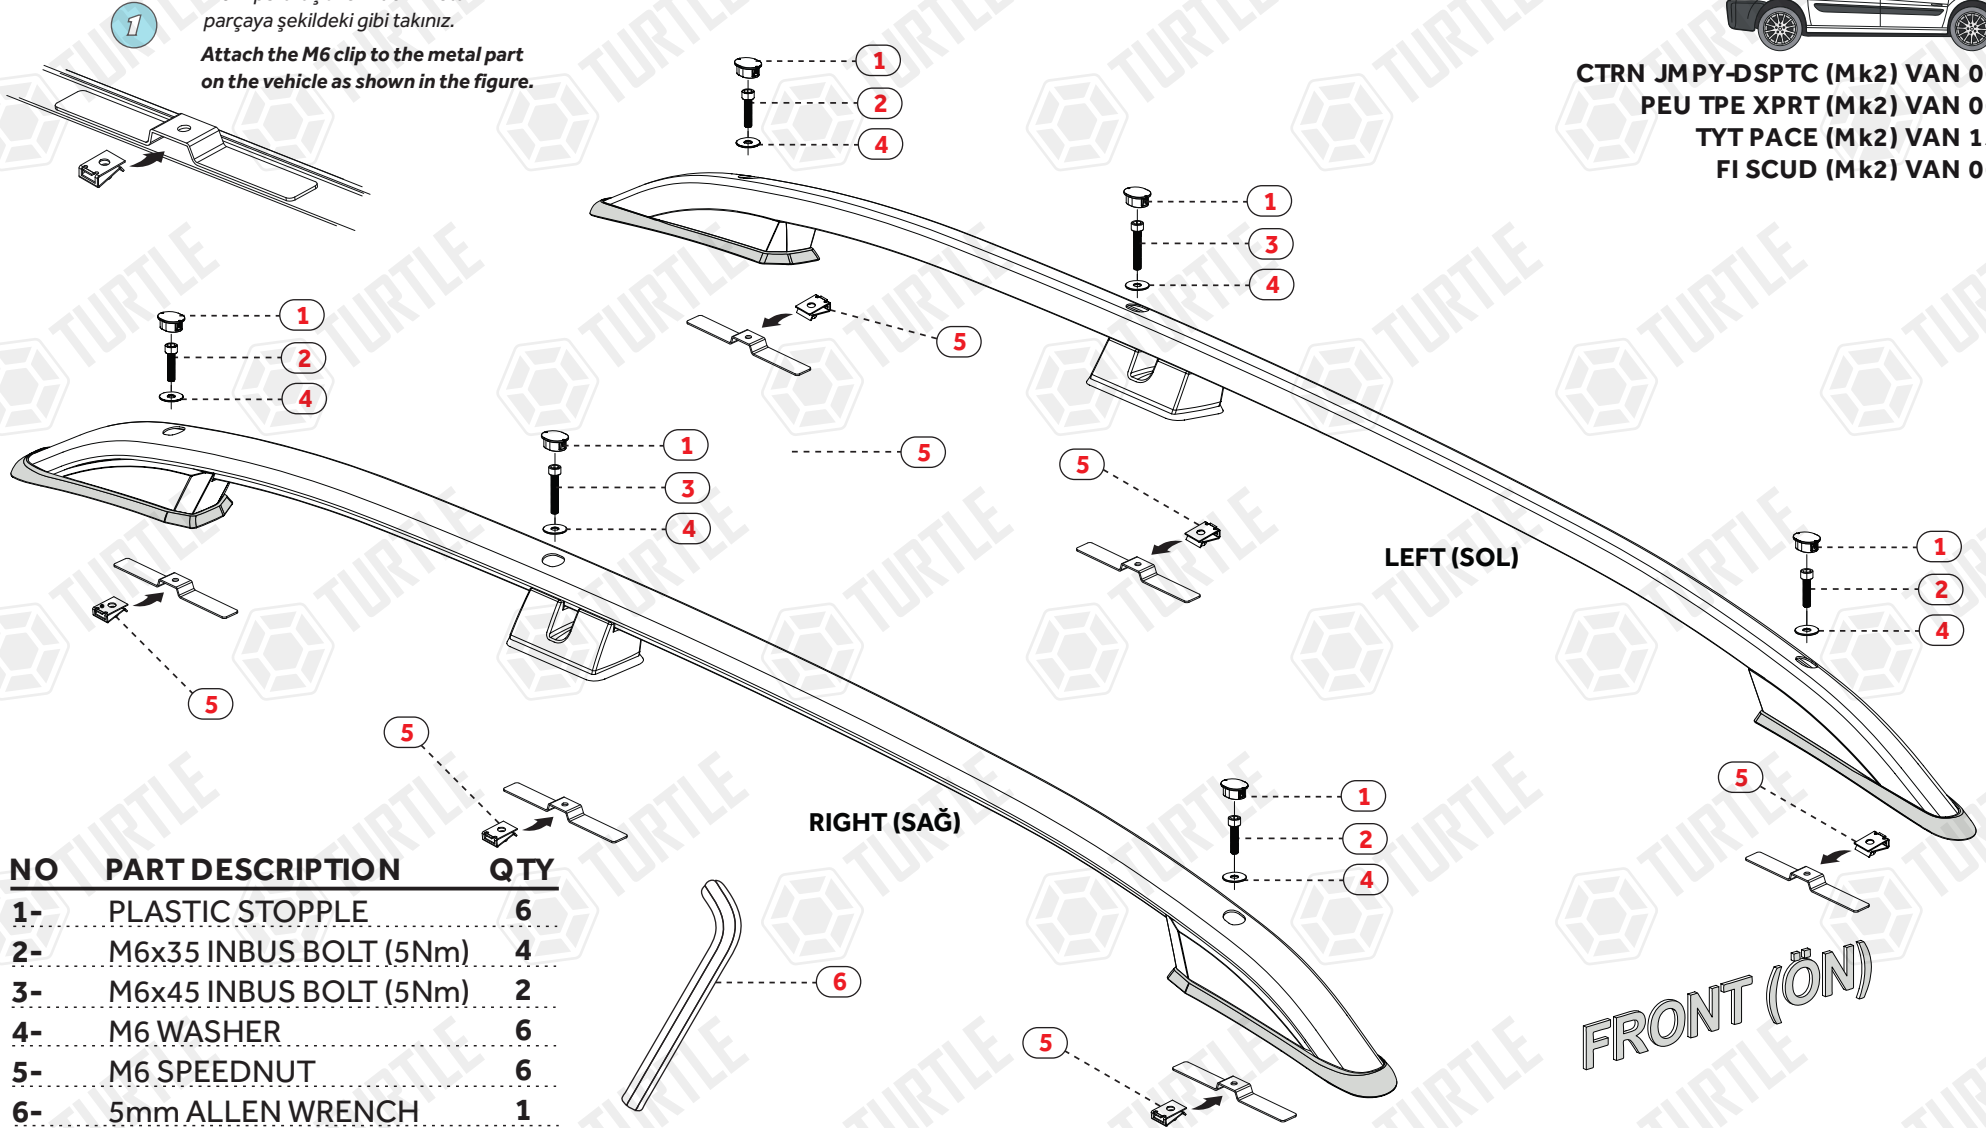

### ASSEMBLY INSTRUCTIONS (ROOF RAIL)

Product Code: MR01011 (Crown)

1 M6 klipsi araç üzerindeki metal parçaya şekildeki gibi takınız.

Attach the M6 clip to the metal part on the vehicle as shown in the figure.

CTRN JMPY-DSPTC (Mk2) VAN 06-16  
PEU TPE XPRT (Mk2) VAN 06-16  
TYT PACE (Mk2) VAN 13-16  
FI SCUD (Mk2) VAN 06-16

NO	PART DESCRIPTION	QTY
1-	PLASTIC STOPPLE	6
2-	M6x35 INBUS BOLT (5Nm)	4
3-	M6x45 INBUS BOLT (5Nm)	2
4-	M6 WASHER	6
5-	M6 SPEEDNUT	6
6-	5mm ALLEN WRENCH	1