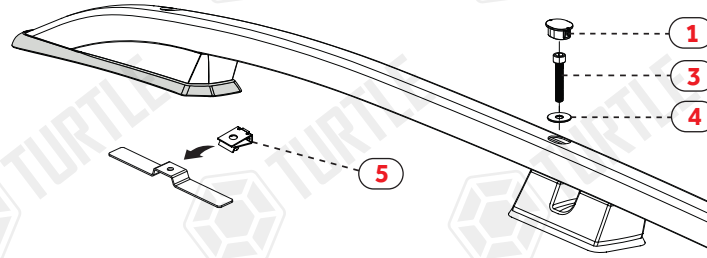

ASSEMBLY INSTRUCTIONS (ROOF RAIL)

Product Code: MR01012 (Crown)

1

M6 klipsi araç üzerindeki metal parçaya şekildeki gibi takınız.

Attach the M6 clip to the metal part on the vehicle as shown in the figure.

LEFT (SOL)

RIGHT (SAĞ)

FRONT (ÖN)

NO	PART DESCRIPTION	QTY
1-	PLASTIC STOPPLE	6
2-	M6x35 INBUS BOLT (5Nm)	4
3-	M6x45 INBUS BOLT (5Nm)	2
4-	M6 WASHER	6
5-	M6 SPEEDNUT	6
6-	5mm ALLEN WRENCH	1

CTRN JMPY-DSPTC (Mk2) VAN 06-16
PEU TPE XPRT (Mk2) VAN 06-16
TYT PACE (Mk2) VAN 13-16
FI SCUD (Mk2) VAN 06-16