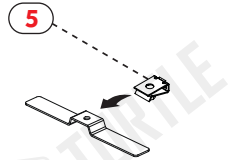

ASSEMBLY INSTRUCTIONS (ROOF RAIL)

Product Code: MR01012 (Crown)

1

M6 klipsi araç üzerindeki metal parçaya şekildeki gibi takınız.

Attach the M6 clip to the metal part on the vehicle as shown in the figure.

LEFT (SOL)

RIGHT (SAĞ)

FRONT (ÖN)

NO	PART DESCRIPTION	QTY
1-	PLASTIC STOPPLE	6
2-	M6x35 INBUS BOLT (5Nm)	4
3-	M6x45 INBUS BOLT (5Nm)	2
4-	M6 WASHER	6
5-	M6 SPEEDNUT	6
6-	5mm ALLEN WRENCH	1

CTRN JMPY-DSPTC (Mk2) VAN 06-16
PEU TPE XPRT (Mk2) VAN 06-16
TYT PACE (Mk2) VAN 13-16
FI SCUD (Mk2) VAN 06-16