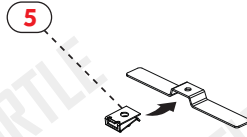

ASSEMBLY INSTRUCTIONS (ROOF RAIL)

Product Code: MR01012 (Crown)

1

M6 klipsi araç üzerindeki metal parçaya şekildeki gibi takınız.

Attach the M6 clip to the metal part on the vehicle as shown in the figure.

LEFT (SOL)

RIGHT (SAĞ)

FRONT (ÖN)

NO	PART DESCRIPTION	QTY
1-	PLASTIC STOPPLE	6
2-	M6x35 INBUS BOLT (5Nm)	4
3-	M6x45 INBUS BOLT (5Nm)	2
4-	M6 WASHER	6
5-	M6 SPEEDNUT	6
6-	5mm ALLEN WRENCH	1

CTRN JMPY-DSPTC (Mk2) VAN 06-16
PEU TPE XPRT (Mk2) VAN 06-16
TYT PACE (Mk2) VAN 13-16
FI SCUD (Mk2) VAN 06-16