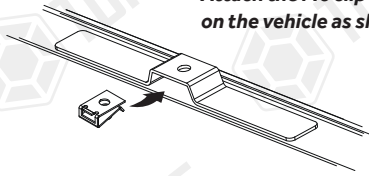

ASSEMBLY INSTRUCTIONS (ROOF RAIL)

Product Code: MR01012 (Crown)

1

M6 klipsi araç üzerindeki metal parçaya şekildeki gibi takınız.

Attach the M6 clip to the metal part on the vehicle as shown in the figure.

LEFT (SOL)

RIGHT (SAĞ)

FRONT (ÖN)

NO	PART DESCRIPTION	QTY
1-	PLASTIC STOPPLE	6
2-	M6x35 INBUS BOLT (5Nm)	4
3-	M6x45 INBUS BOLT (5Nm)	2
4-	M6 WASHER	6
5-	M6 SPEEDNUT	6
6-	5mm ALLEN WRENCH	1

CTRN JMPY-DSPTC (Mk2) VAN 06-16
PEU TPE XPRT (Mk2) VAN 06-16
TYT PACE (Mk2) VAN 13-16
FI SCUD (Mk2) VAN 06-16