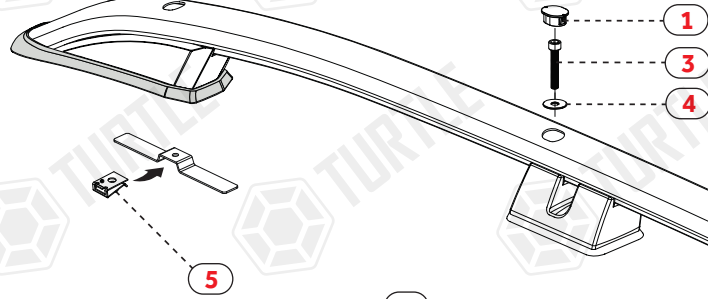

ASSEMBLY INSTRUCTIONS (ROOF RAIL)

Product Code: MR01012 (Crown)

1

M6 klipsi araç üzerindeki metal parçaya şekildeki gibi takınız.

Attach the M6 clip to the metal part on the vehicle as shown in the figure.

LEFT (SOL)

RIGHT (SAĞ)

FRONT (ÖN)

NO	PART DESCRIPTION	QTY
1-	PLASTIC STOPPLE	6
2-	M6x35 INBUS BOLT (5Nm)	4
3-	M6x45 INBUS BOLT (5Nm)	2
4-	M6 WASHER	6
5-	M6 SPEEDNUT	6
6-	5mm ALLEN WRENCH	1

CTRN JMPY-DSPTC (Mk2) VAN 06-16
PEU TPE XPRT (Mk2) VAN 06-16
TYT PACE (Mk2) VAN 13-16
FI SCUD (Mk2) VAN 06-16