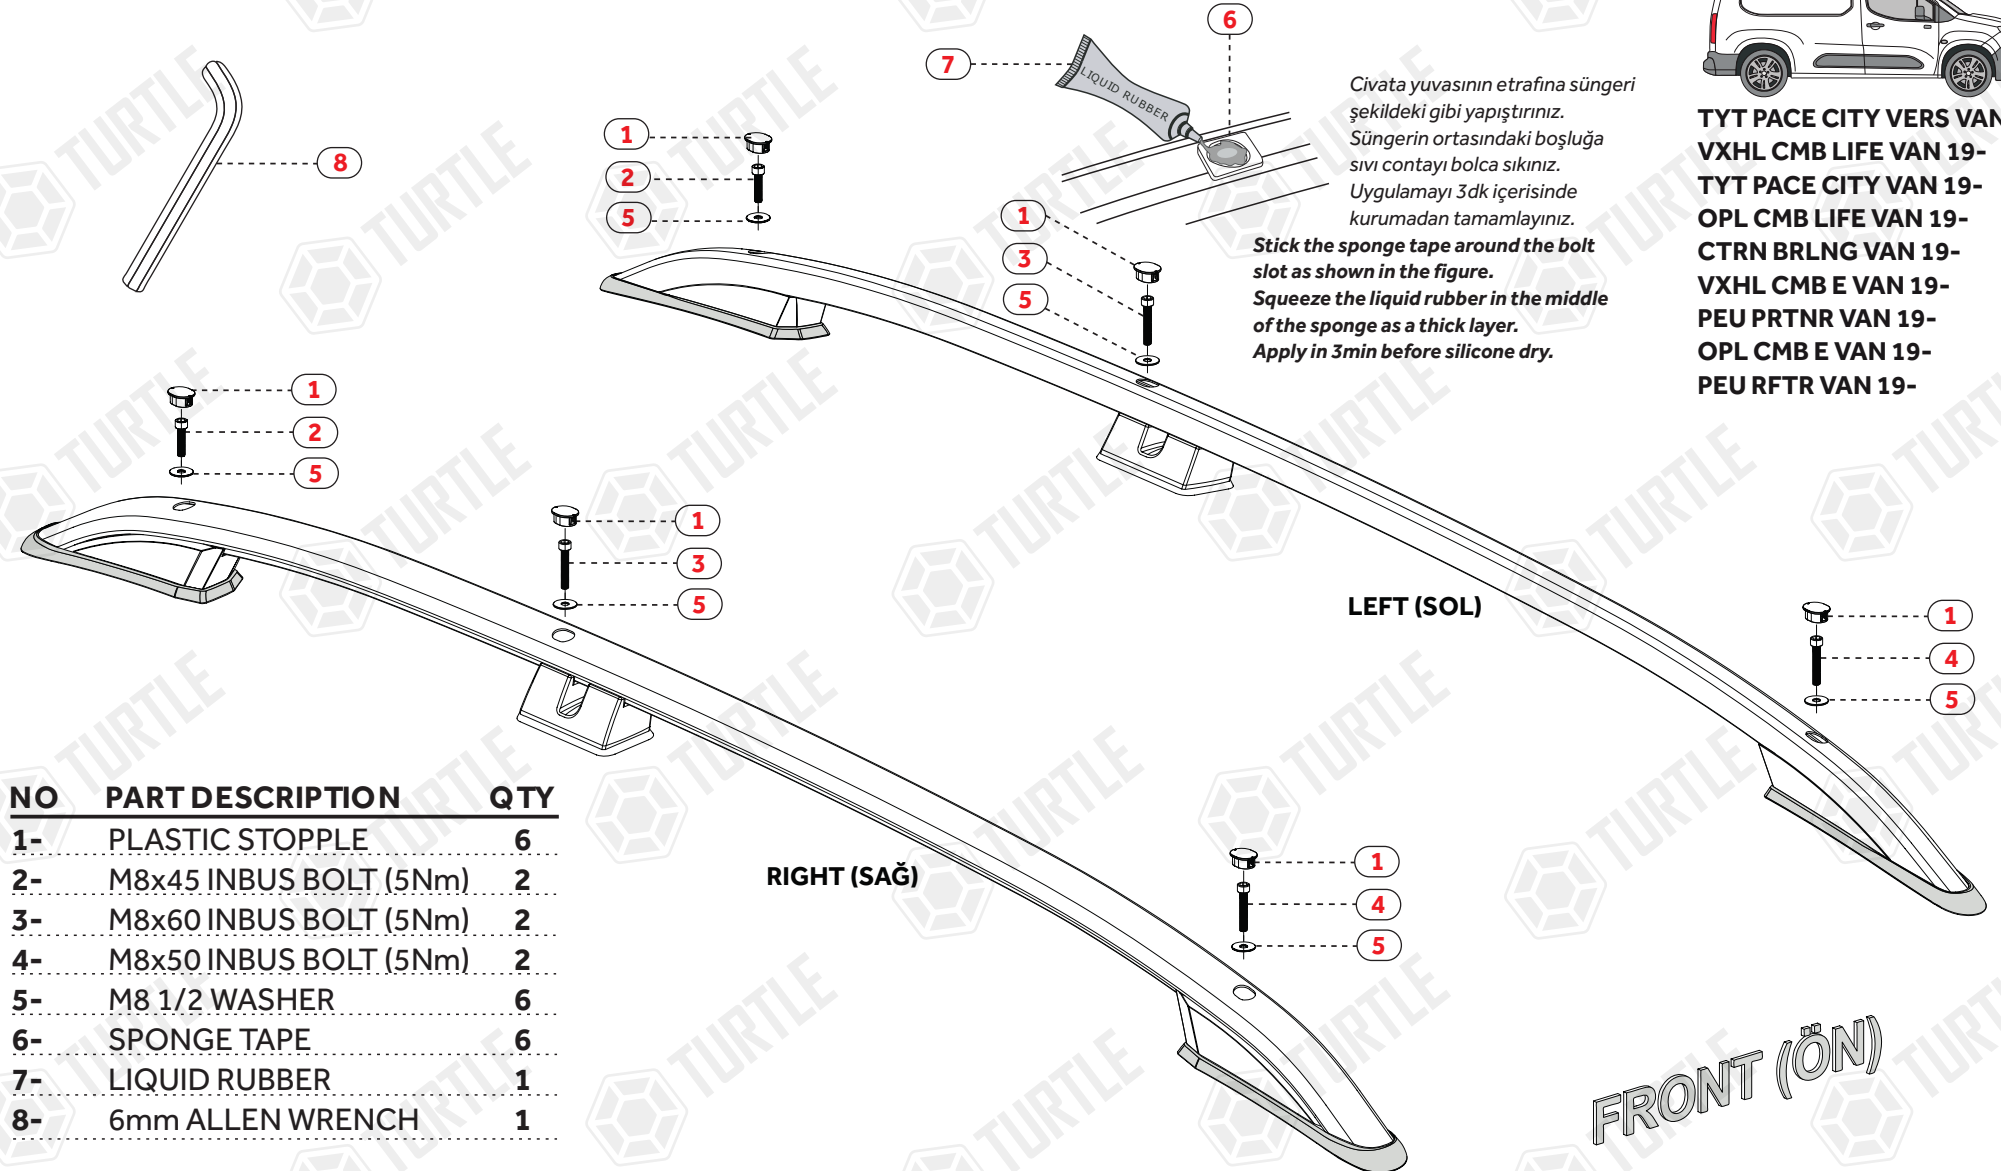

## ASSEMBLY INSTRUCTIONS (ROOF RAIL)

Product Code: MR01029 (Crown)

NO	PART DESCRIPTION	QTY
1-	PLASTIC STOPPLE	6
2-	M8x45 INBUS BOLT (5Nm)	2
3-	M8x60 INBUS BOLT (5Nm)	2
4-	M8x50 INBUS BOLT (5Nm)	2
5-	M8 1/2 WASHER	6
6-	SPONGE TAPE	6
7-	LIQUID RUBBER	1
8-	6mm ALLEN WRENCH	1