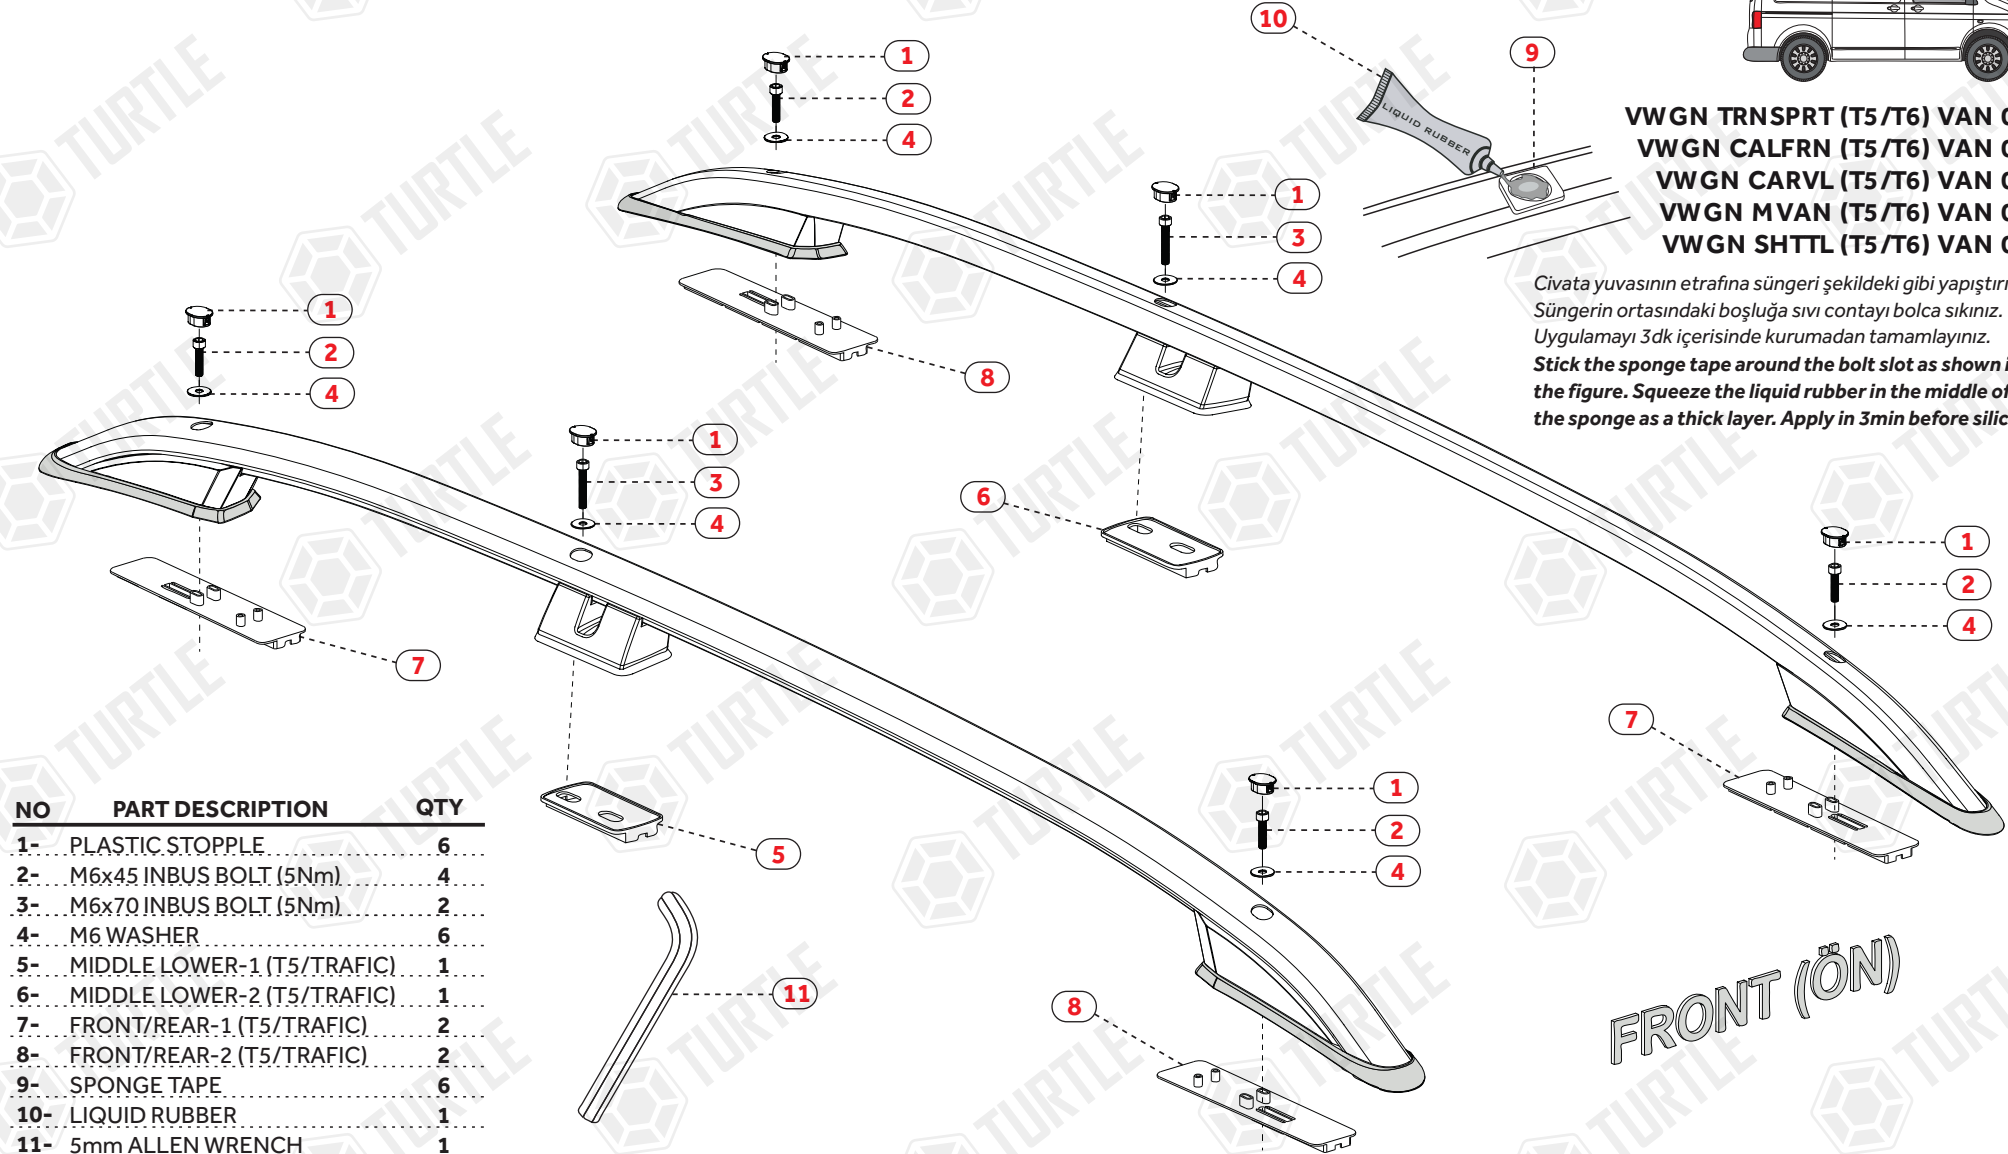

ASSEMBLY INSTRUCTIONS (ROOF RAIL)
Product Code: MR01046 (Crown)

FIRST TIME INSTALLATION

- * REMOVE PARTS FROM INSIDE THE PACKAGE AND CHECK THEM ALL
- * CONTACT YOUR DEALER IF ANY PART IS MISSING OR DAMAGED
- * USE THE EQUIPMENT SPECIFIED FOR INSTALLATION

**VWGN TRNSPT (T5/T6) VAN 03-
VWGN CALFRN (T5/T6) VAN 03-
VWGN CARVL (T5/T6) VAN 03-
VWGN MVAN (T5/T6) VAN 03-
VWGN SHTTL (T5/T6) VAN 03-**

*Civata yuvasının etrafına süngeri şekilindeki gibi yapıştırınız.
Süngerin ortasındaki boşluğa sıvı contayı bolca sıkınız.
Uygulamayı 3dk içerisinde kurumadan tamamlayınız.
**Stick the sponge tape around the bolt slot as shown in
the figure. Squeeze the liquid rubber in the middle of
the sponge as a thick layer. Apply in 3min before silicone dry.***

NO	PART DESCRIPTION	QTY
1-	PLASTIC STOPPLE	6
2-	M6x45 INBUŞ BOLT (5Nm)	4
3-	M6x70 INBUŞ BOLT (5Nm)	2
4-	M6 WASHER	6
5-	MIDDLE LOWER-1 (T5/TRAFIC)	1
6-	MIDDLE LOWER-2 (T5/TRAFIC)	1
7-	FRONT/REAR-1 (T5/TRAFIC)	2
8-	FRONT/REAR-2 (T5/TRAFIC)	2
9-	SPONGE TAPE	6
10-	LIQUID RUBBER	1
11-	5mm ALLEN WRENCH	1