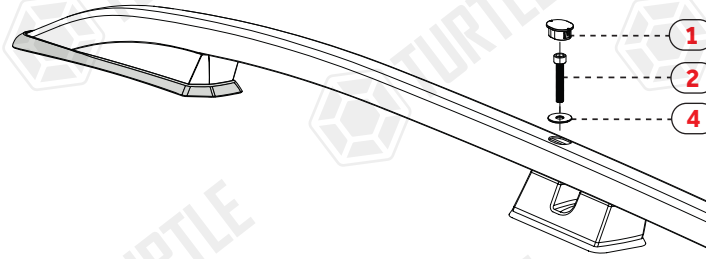

## ASSEMBLY INSTRUCTIONS (ROOF RAIL)

Product Code: MR01053 (Crown)

LEFT (SOL)

RIGHT (SAĞ)

FRONT (ÖN)

NO	PART DESCRIPTION	QTY
1-	PLASTIC STOPPLE	4
2-	M6x60 INBUS BOLT (5Nm)	2
3-	M6x55 INBUS BOLT (5Nm)	2
4-	M6 WASHER	4
5-	5 MM ALYAN WRENCH	1