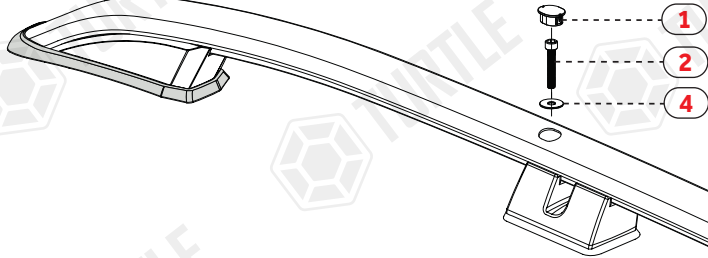

## ASSEMBLY INSTRUCTIONS (ROOF RAIL)

Product Code: MR01053 (Crown)

LEFT (SOL)

RIGHT (SAĞ)

FRONT (ÖN)

NO	PART DESCRIPTION	QTY
1-	PLASTIC STOPPLE	4
2-	M6x60 INBUS BOLT (5Nm)	2
3-	M6x55 INBUS BOLT (5Nm)	2
4-	M6 WASHER	4
5-	5 MM ALYAN WRENCH	1