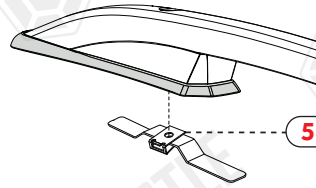

ASSEMBLY INSTRUCTIONS (ROOF RAIL)

Product Code: MR01055 (Crown)

M6 klipsini araç tavanında
belirtilen yere takın.

Attach the M6 speednut to the place
indicated on the vehicle roof.

NO	PART DESCRIPTION	QTY
1-	PLASTIC STOPPLE	6
2-	M6x40 INBUS BOLT (5Nm)	2
3-	M6x45 INBUS BOLT (5Nm)	4
4-	M6 WASHER	6
5-	M6 SPEEDNUT	6
6-	5mm ALLEN WRENCH	1