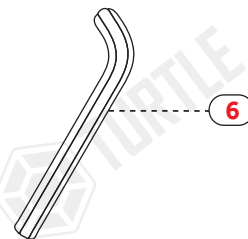

ASSEMBLY INSTRUCTIONS (ROOF RAIL)

Product Code: MR01055 (Crown)

M6 klipsini araç tavanında
belirtilen yere takın.

Attach the M6 speednut to the place
indicated on the vehicle roof.

NO	PART DESCRIPTION	QTY
1-	PLASTIC STOPPLE	6
2-	M6x40 INBUS BOLT (5Nm)	2
3-	M6x45 INBUS BOLT (5Nm)	4
4-	M6 WASHER	6
5-	M6 SPEEDNUT	6
6-	5mm ALLEN WRENCH	1