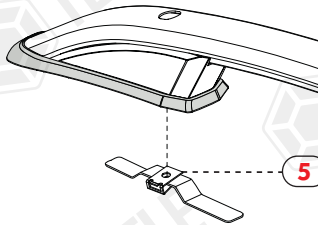

ASSEMBLY INSTRUCTIONS (ROOF RAIL)

Product Code: MR01055 (Crown)

M6 klipsini araç tavanında
belirtilen yere takın.

Attach the M6 speednut to the place
indicated on the vehicle roof.

NO	PART DESCRIPTION	QTY
1-	PLASTIC STOPPLE	6
2-	M6x40 INBUS BOLT (5Nm)	2
3-	M6x45 INBUS BOLT (5Nm)	4
4-	M6 WASHER	6
5-	M6 SPEEDNUT	6
6-	5mm ALLEN WRENCH	1