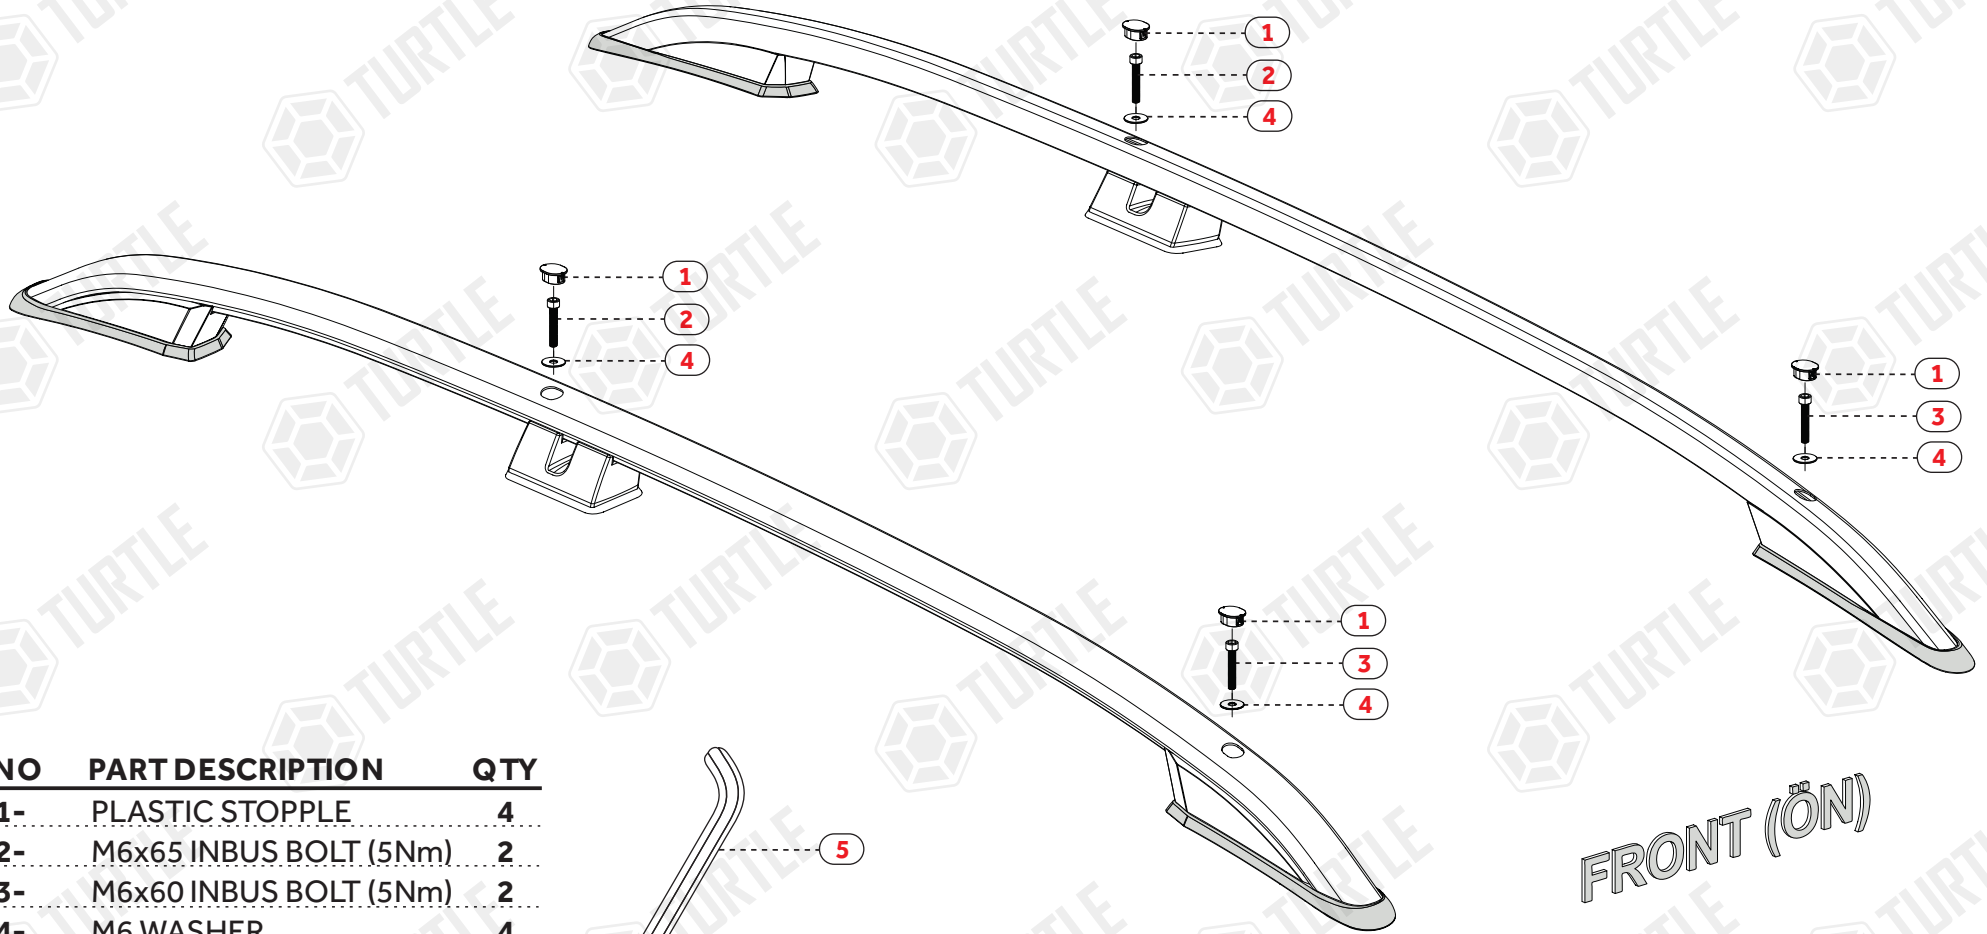

ASSEMBLY INSTRUCTIONS (ROOF RAIL)

Product Code: MR01058 (Crown)

FIRST TIME INSTALLATION

- * REMOVE PARTS FROM INSIDE THE PACKAGE AND CHECK THEM ALL
- * CONTACT YOUR DEALER IF ANY PART IS MISSING OR DAMAGED
- * USE THE EQUIPMENT SPECIFIED FOR INSTALLATION

FI PND (319) HATCHBACK 12-

NO	PART DESCRIPTION	QTY
1-	PLASTIC STOPPLE	4
2-	M6x65 INBUS BOLT (5Nm)	2
3-	M6x60 INBUS BOLT (5Nm)	2
4-	M6 WASHER	4
5-	5mm ALLEN WRENCH	1