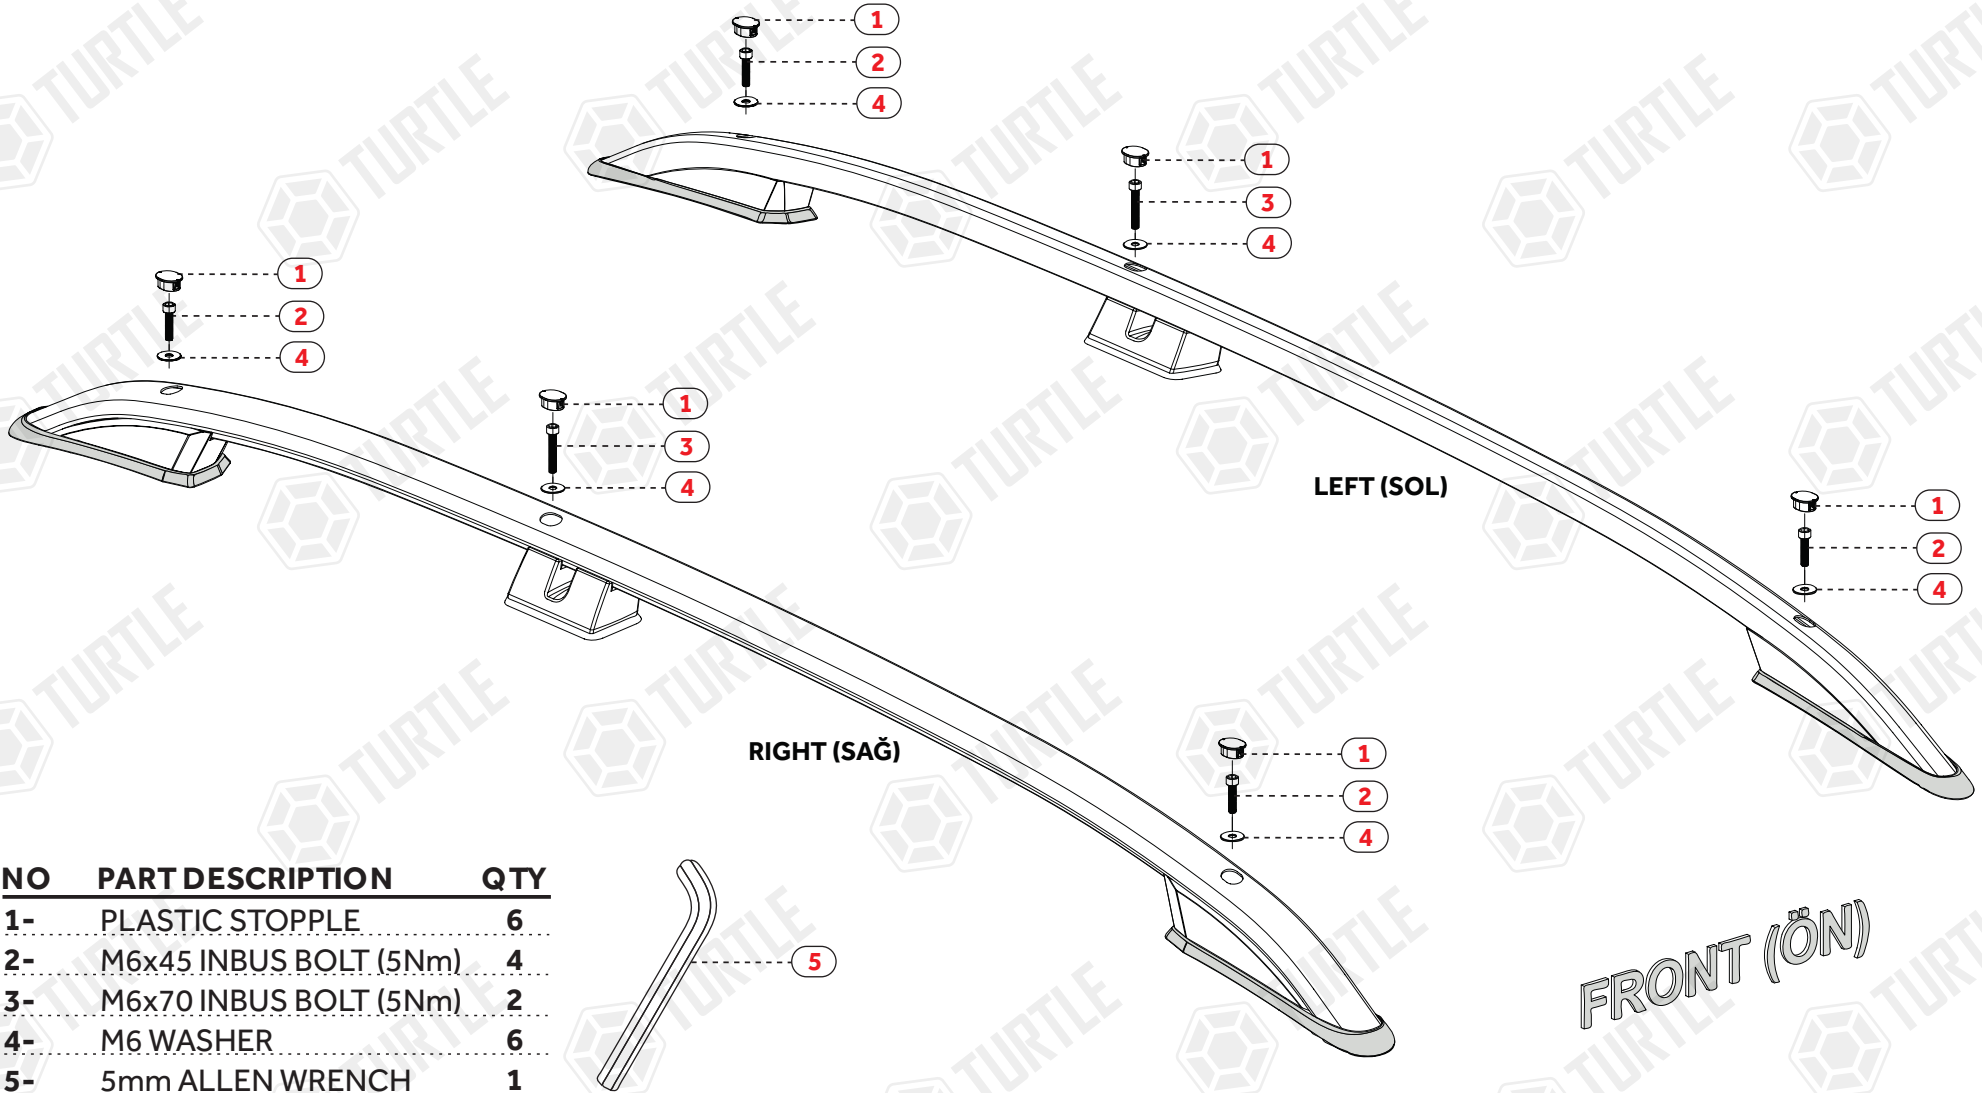

ASSEMBLY INSTRUCTIONS (ROOF RAIL)

Product Code: MR01060 (Crown) (190cm)

FIRST TIME INSTALLATION

- * REMOVE PARTS FROM INSIDE THE PACKAGE AND CHECK THEM ALL
- * CONTACT YOUR DEALER IF ANY PART IS MISSING OR DAMAGED
- * USE THE EQUIPMENT SPECIFIED FOR INSTALLATION

NO	PART DESCRIPTION	QTY
1-	PLASTIC STOPPLE	6
2-	M6x45 INBUS BOLT (5Nm)	4
3-	M6x70 INBUS BOLT (5Nm)	2
4-	M6 WASHER	6
5-	5mm ALLEN WRENCH	1