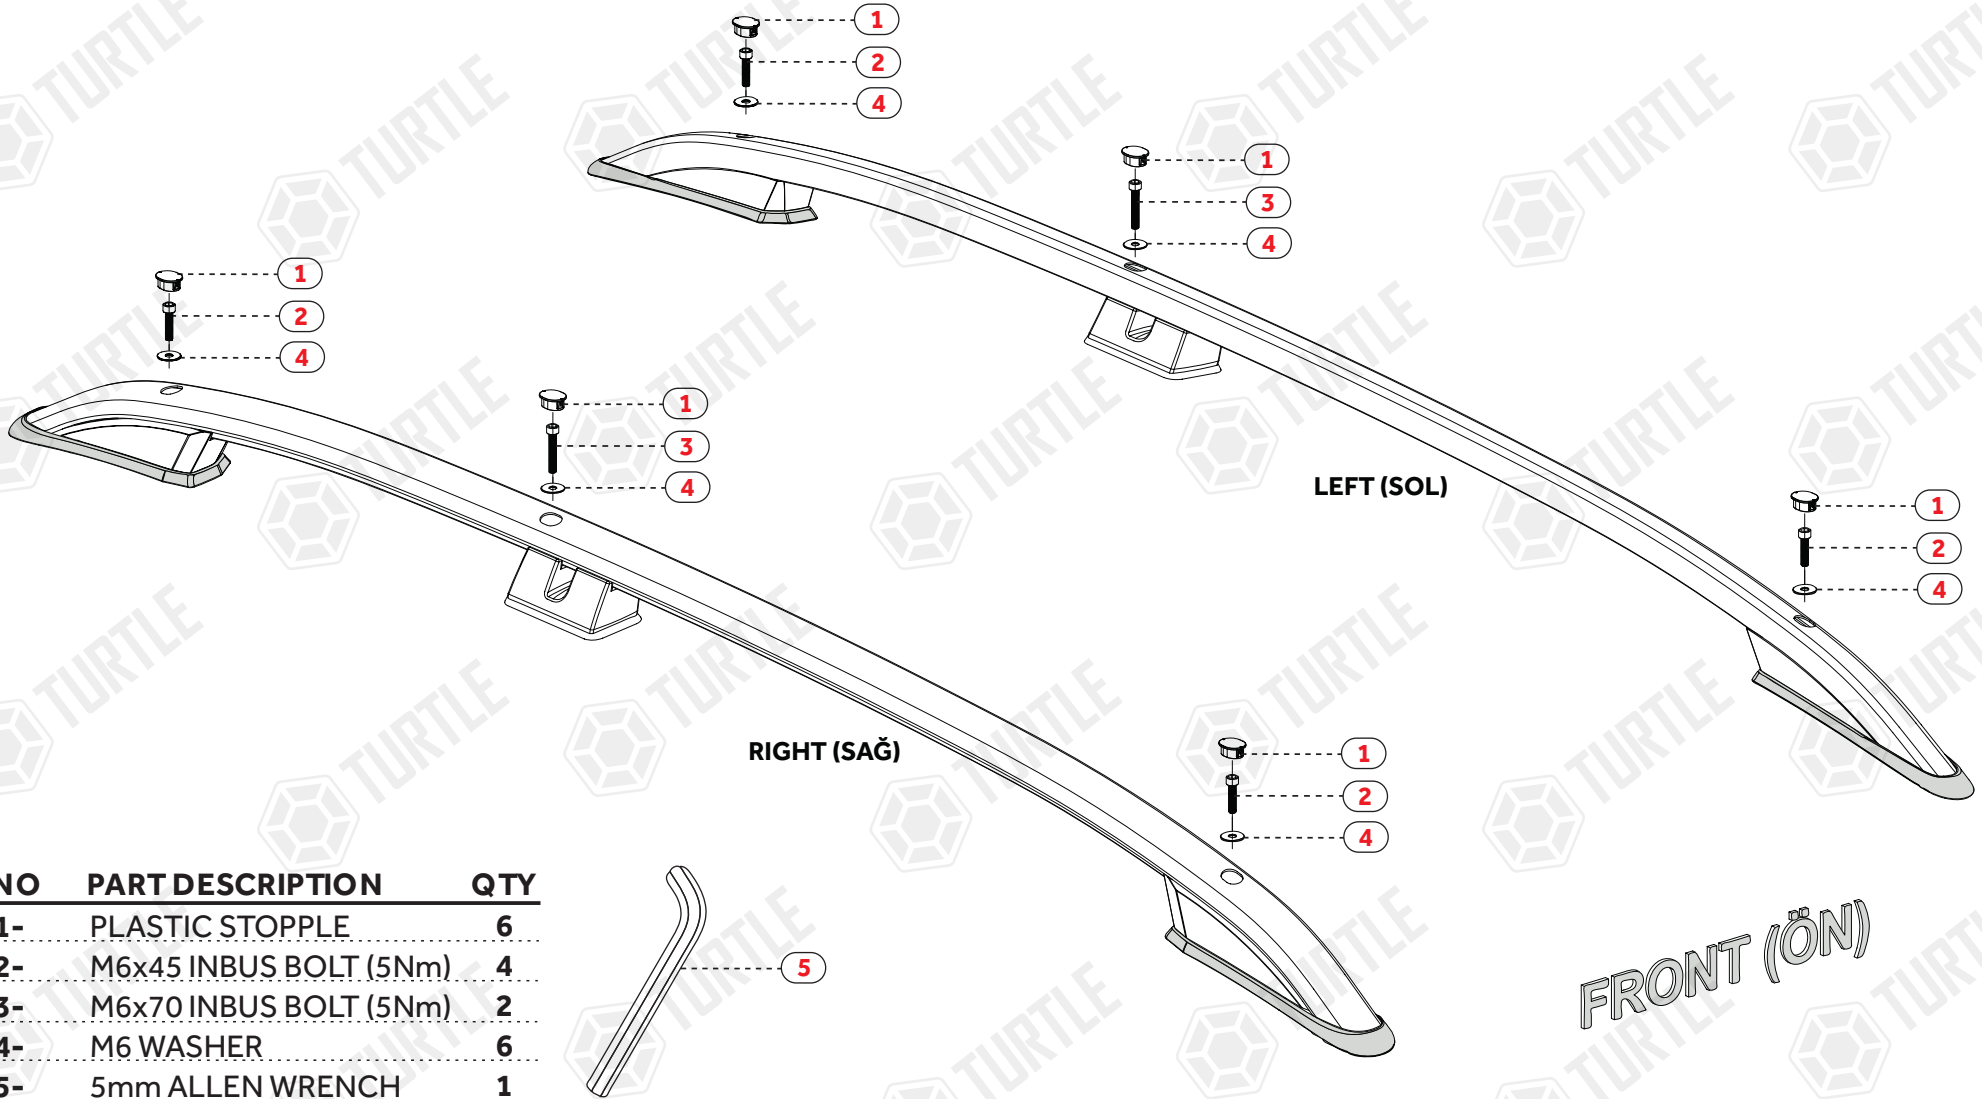

ASSEMBLY INSTRUCTIONS (ROOF RAIL)

Product Code: MR01061 (Crown) (220cm)

FIRST TIME INSTALLATION

- * REMOVE PARTS FROM INSIDE THE PACKAGE AND CHECK THEM ALL
- * CONTACT YOUR DEALER IF ANY PART IS MISSING OR DAMAGED
- * USE THE EQUIPMENT SPECIFIED FOR INSTALLATION

NO	PART DESCRIPTION	QTY
1-	PLASTIC STOPPLE	6
2-	M6x45 INBUS BOLT (5Nm)	4
3-	M6x70 INBUS BOLT (5Nm)	2
4-	M6 WASHER	6
5-	5mm ALLEN WRENCH	1