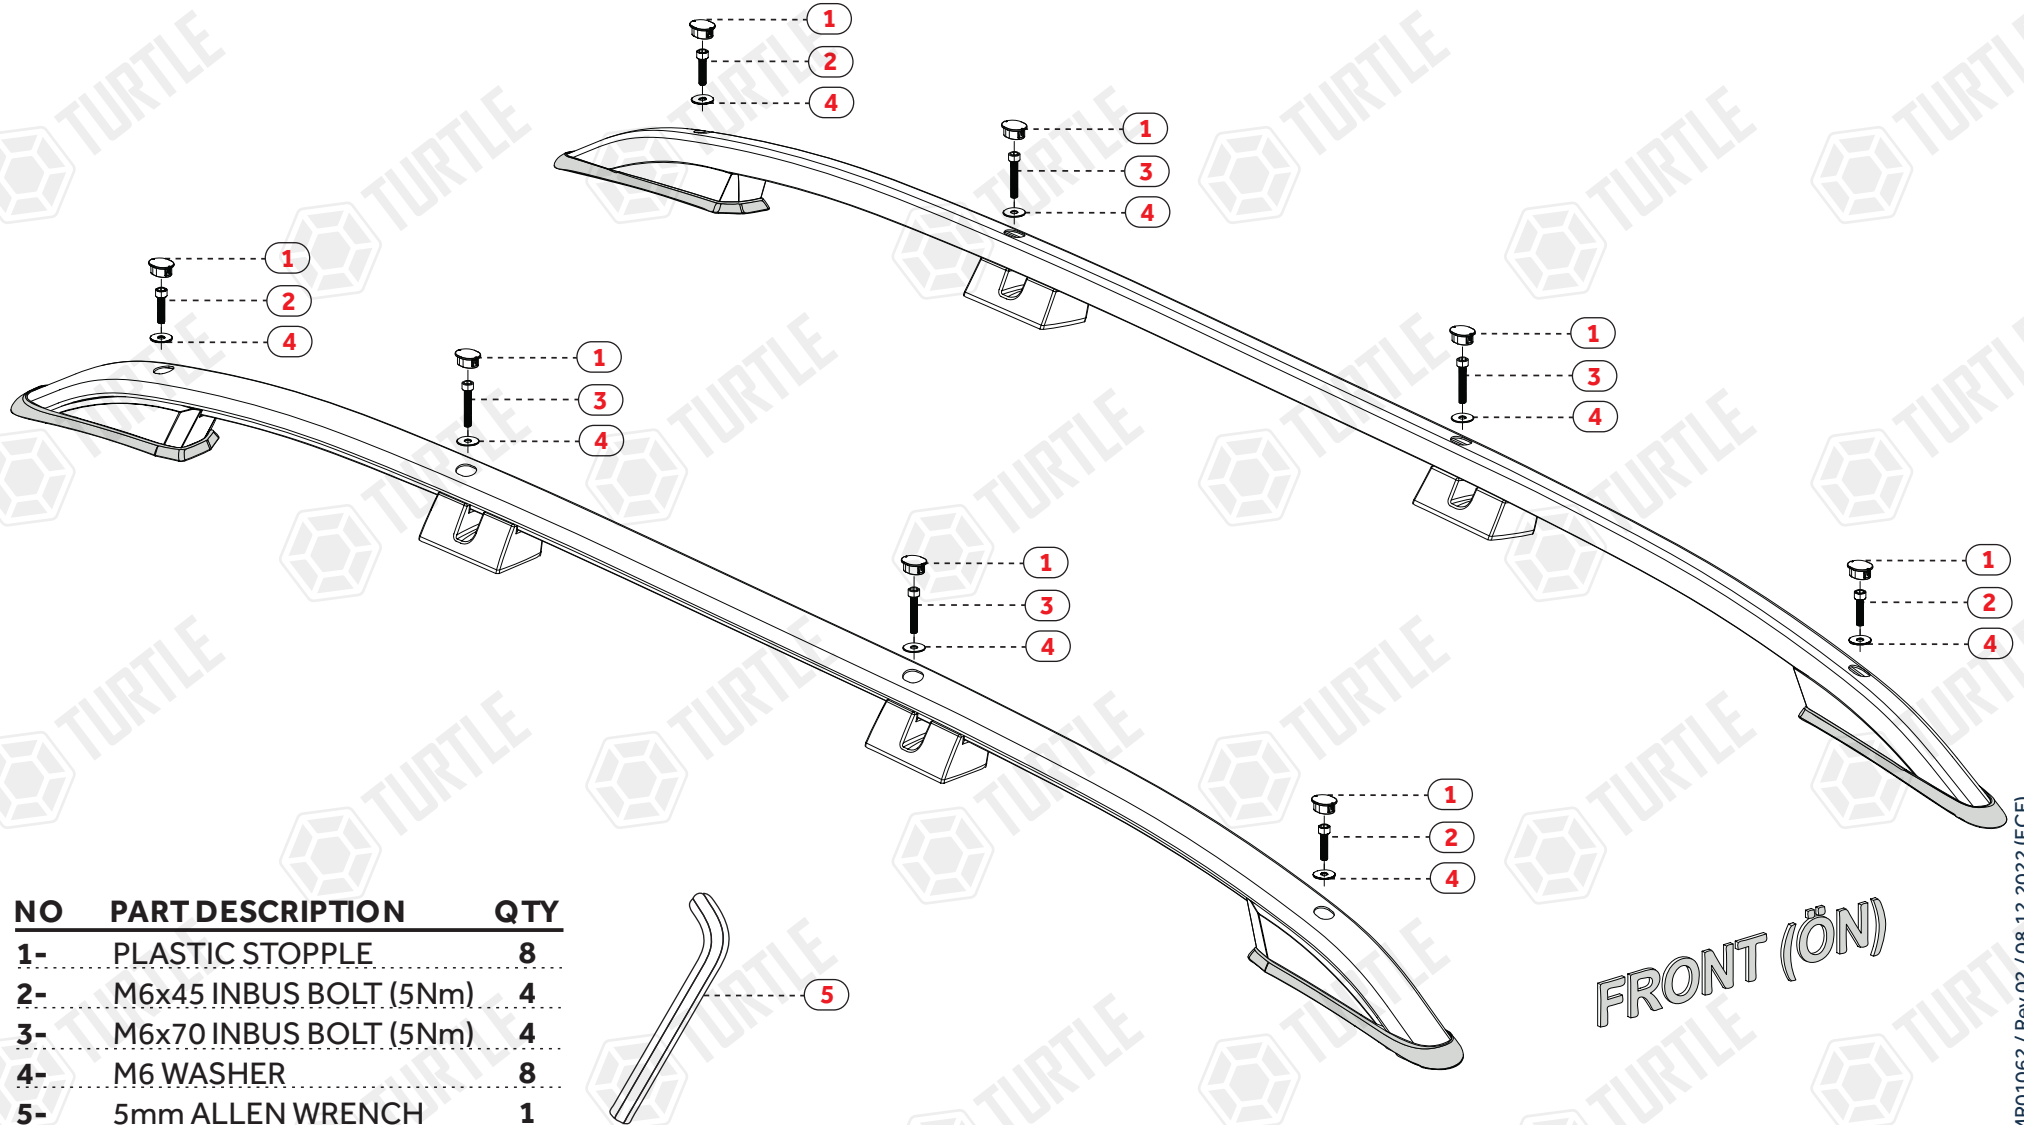

ASSEMBLY INSTRUCTIONS (ROOF RAIL)

Product Code: MR01062 (Crown) (190 cm)

FIRST TIME INSTALLATION

- * REMOVE PARTS FROM INSIDE THE PACKAGE AND CHECK THEM ALL
- * CONTACT YOUR DEALER IF ANY PART IS MISSING OR DAMAGED
- * USE THE EQUIPMENT SPECIFIED FOR INSTALLATION

NO	PART DESCRIPTION	QTY
1-	PLASTIC STOPPLE	8
2-	M6x45 INBUS BOLT (5Nm)	4
3-	M6x70 INBUS BOLT (5Nm)	4
4-	M6 WASHER	8
5-	5mm ALLEN WRENCH	1