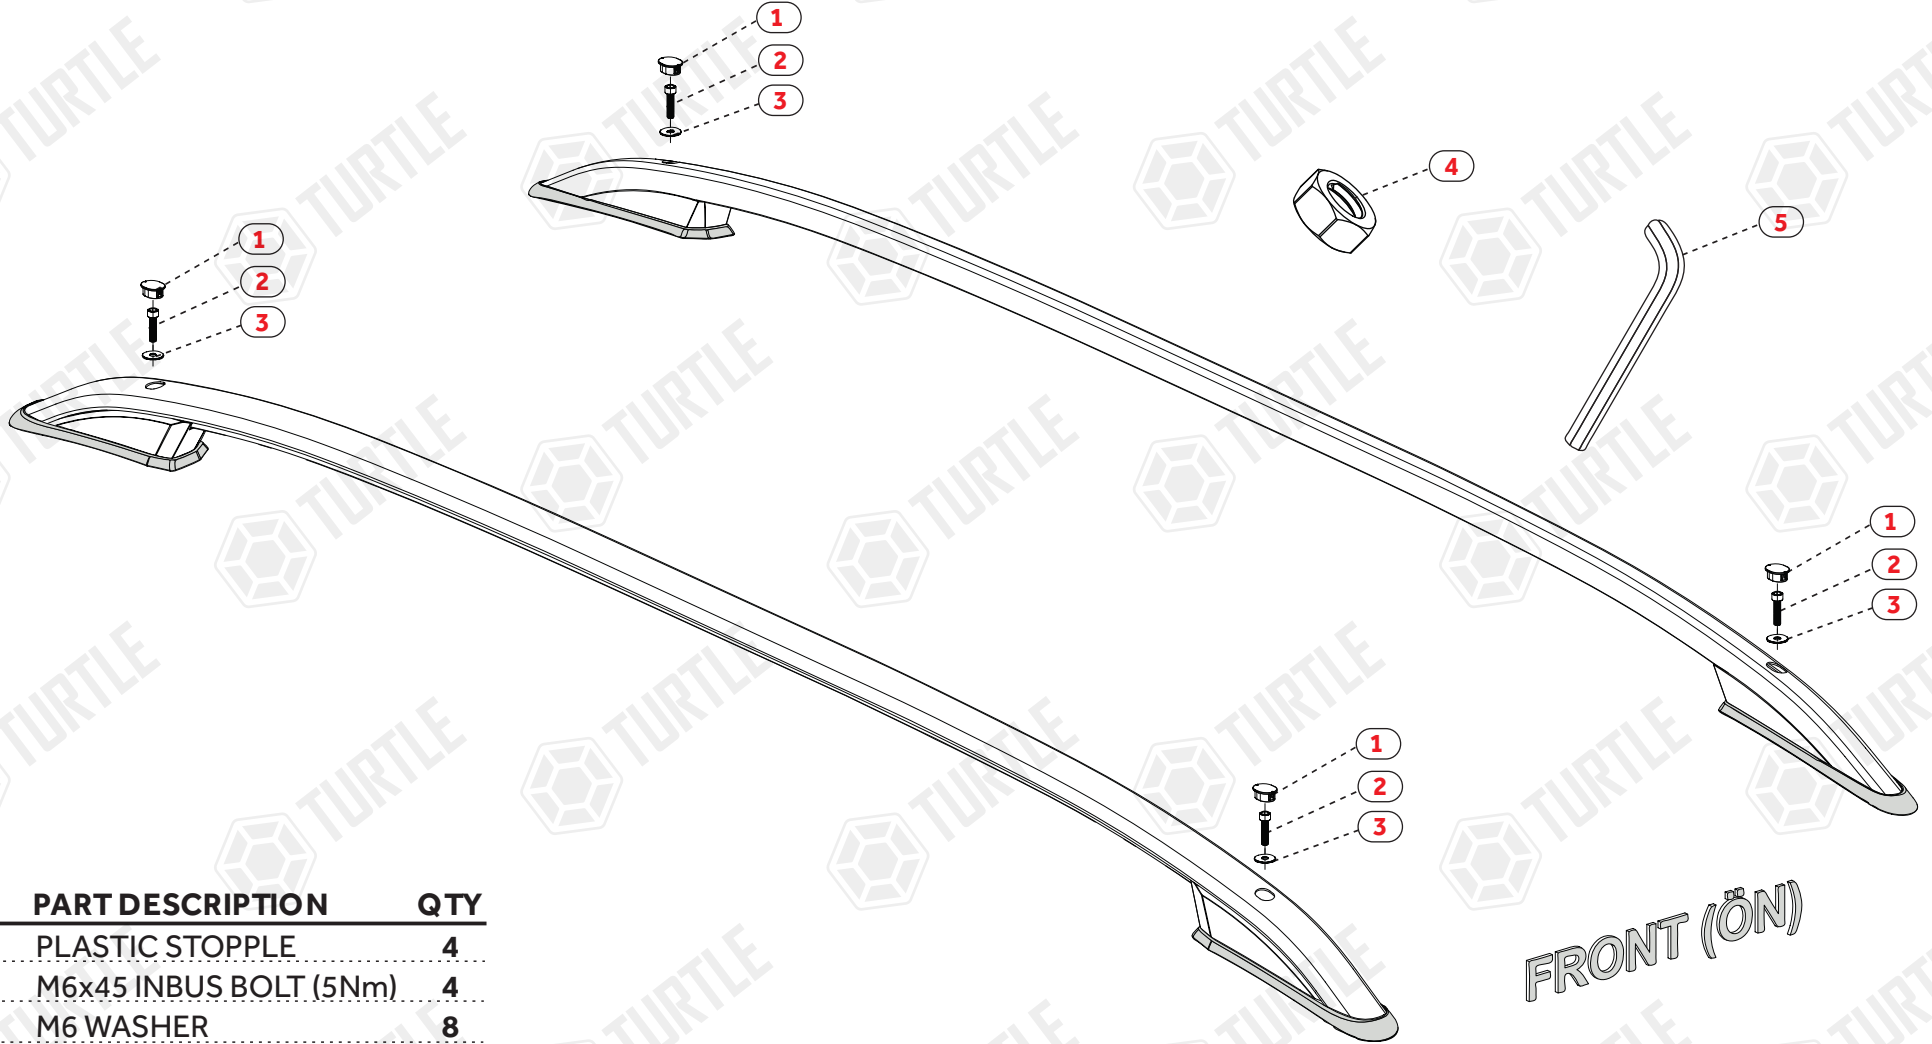

FIRST TIME INSTALLATION

- * REMOVE PARTS FROM INSIDE THE PACKAGE AND CHECK THEM ALL
- * CONTACT YOUR DEALER IF ANY PART IS MISSING OR DAMAGED
- * USE THE EQUIPMENT SPECIFIED FOR INSTALLATION

ASSEMBLY INSTRUCTIONS (ROOF RAIL)

Product Code: MR01067 (Crown)

MR01068 (Crown)

| NO | PART DESCRIPTION | QTY |
|----|------------------------|-----|
| 1- | PLASTIC STOPPLE | 4 |
| 2- | M6x45 INBUS BOLT (5Nm) | 4 |
| 3- | M6 WASHER | 8 |
| 4- | M6 HEX NUT | 4 |
| 5- | 5mm ALLEN WRENCH | 1 |