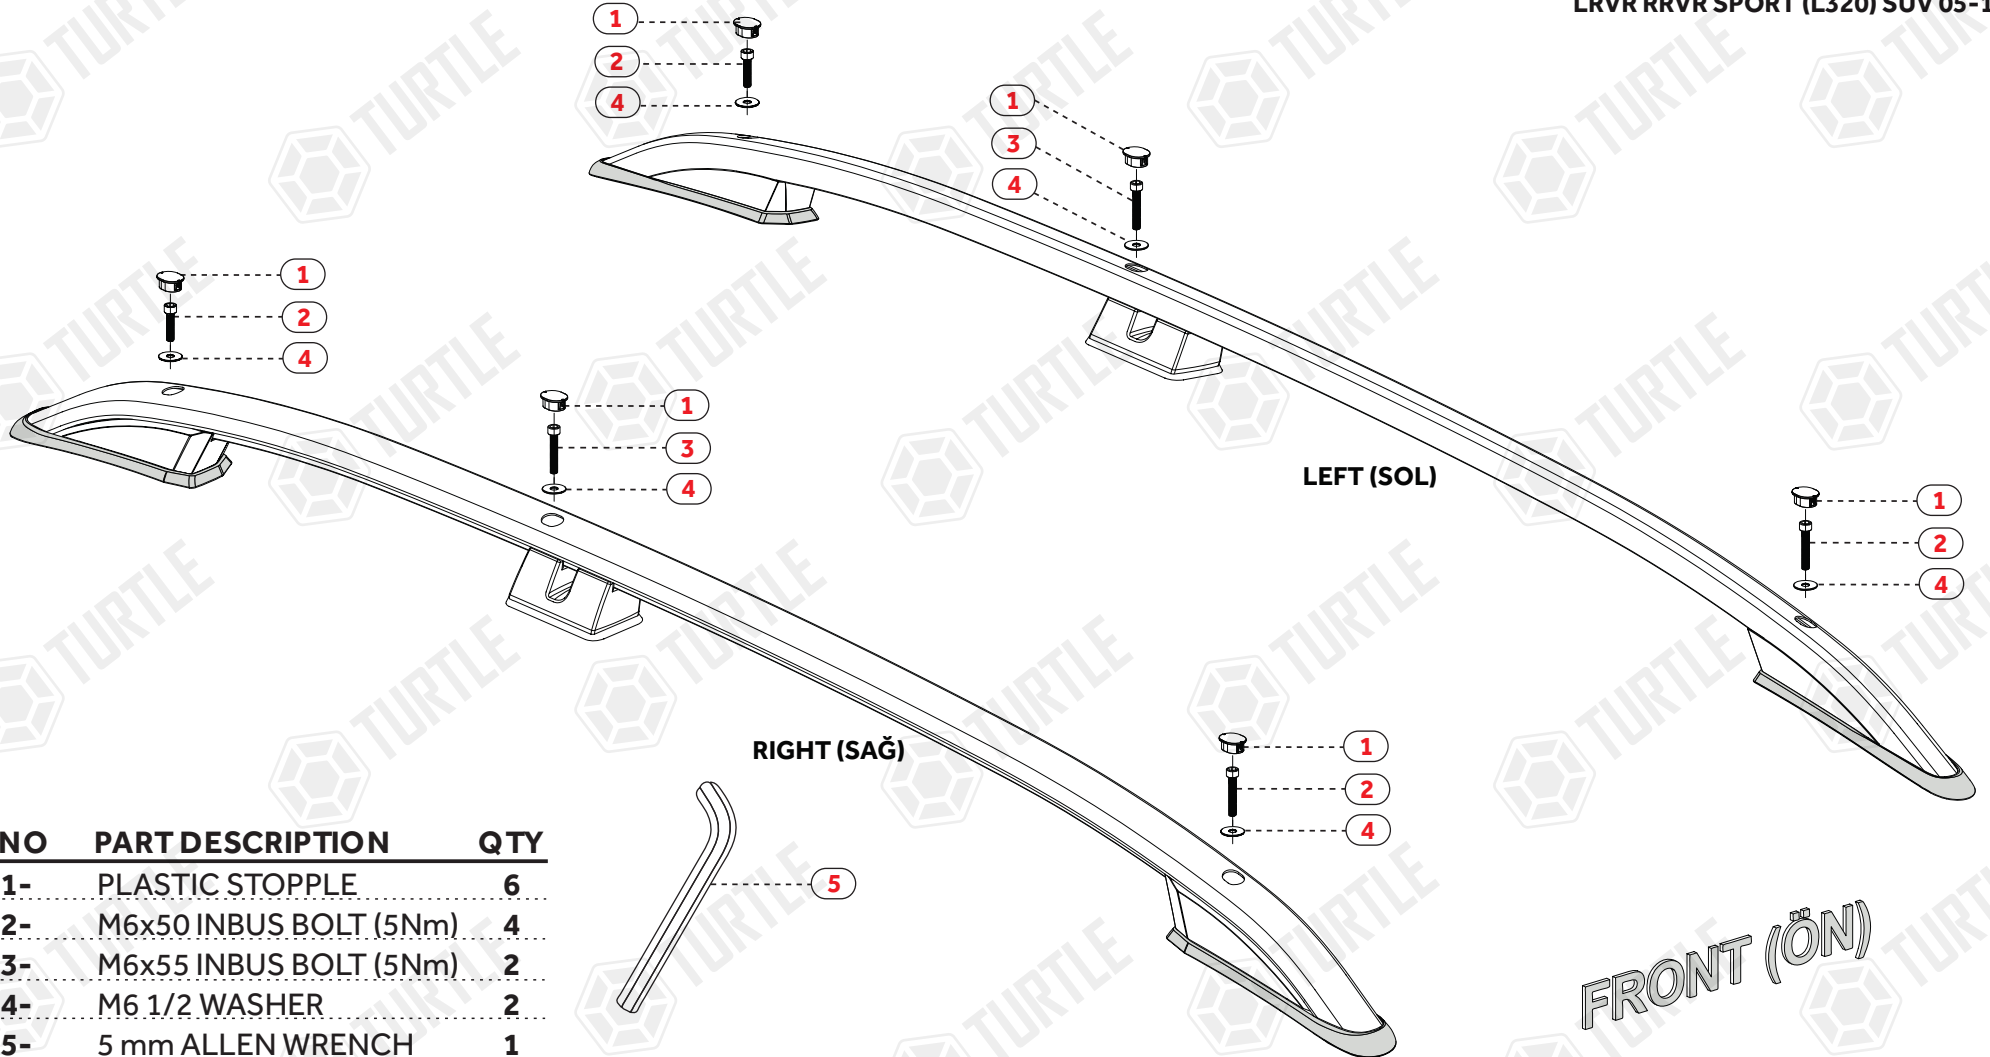

## ASSEMBLY INSTRUCTIONS (ROOF RAIL)

Product Code: MR01076 (Crown)

### FIRST TIME INSTALLATION

- \* REMOVE PARTS FROM INSIDE THE PACKAGE AND CHECK THEM ALL
- \* CONTACT YOUR DEALER IF ANY PART IS MISSING OR DAMAGED
- \* USE THE EQUIPMENT SPECIFIED FOR INSTALLATION

LRVR RRVr SPORT (L320) SUV 05-13

NO	PART DESCRIPTION	QTY
1-	PLASTIC STOPPLE	6
2-	M6x50 INBUS BOLT (5Nm)	4
3-	M6x55 INBUS BOLT (5Nm)	2
4-	M6 1/2 WASHER	2
5-	5 mm ALLEN WRENCH	1