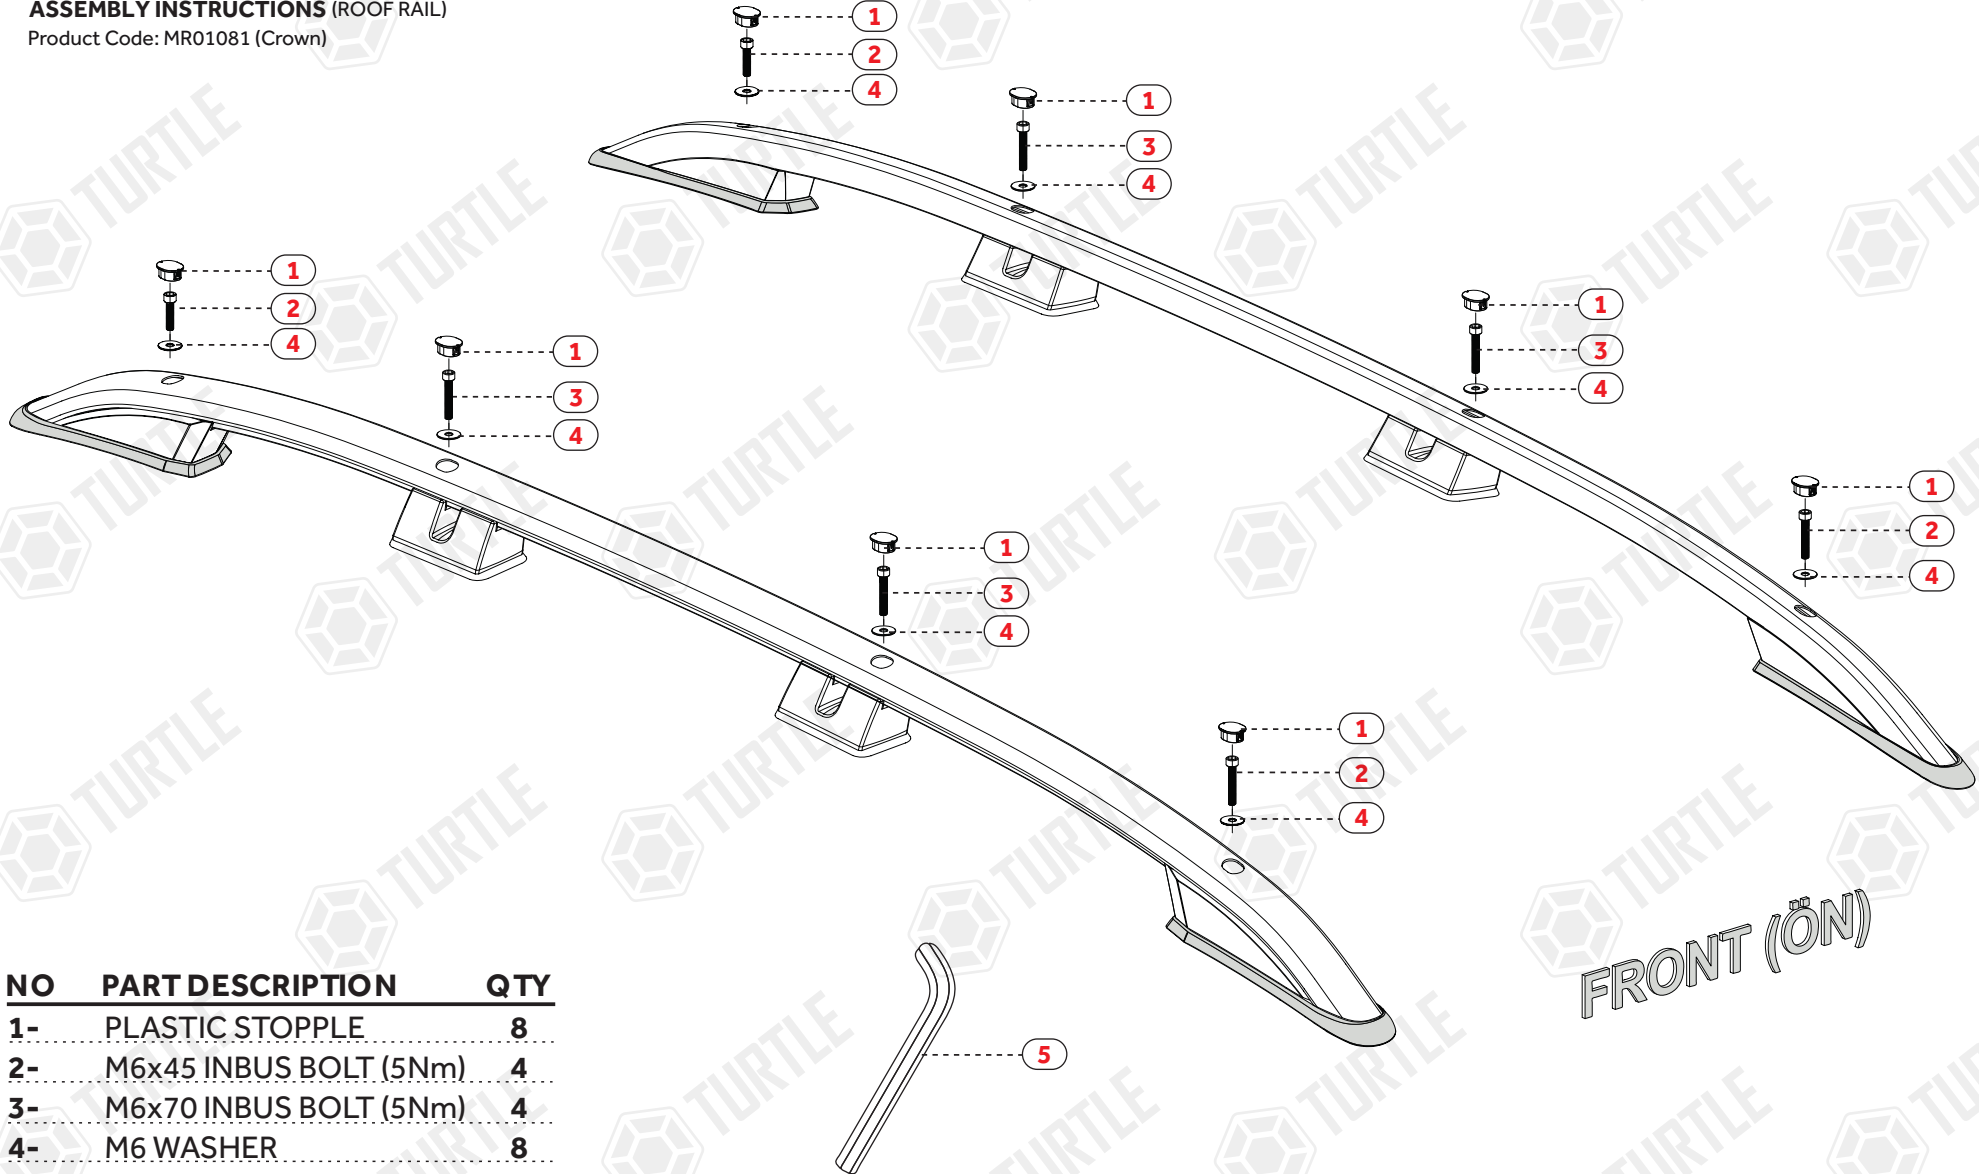

FIRST TIME INSTALLATION

- * REMOVE PARTS FROM INSIDE THE PACKAGE AND CHECK THEM ALL
- * CONTACT YOUR DEALER IF ANY PART IS MISSING OR DAMAGED
- * USE THE EQUIPMENT SPECIFIED FOR INSTALLATION

ASSEMBLY INSTRUCTIONS (ROOF RAIL)

Product Code: MR01081 (Crown)

NO	PART DESCRIPTION	QTY
1-	PLASTIC STOPPLE	8
2-	M6x45 INBUS BOLT (5Nm)	4
3-	M6x70 INBUS BOLT (5Nm)	4
4-	M6 WASHER	8
5-	5mm ALLEN WRENCH	1

FRONT (ÖN)